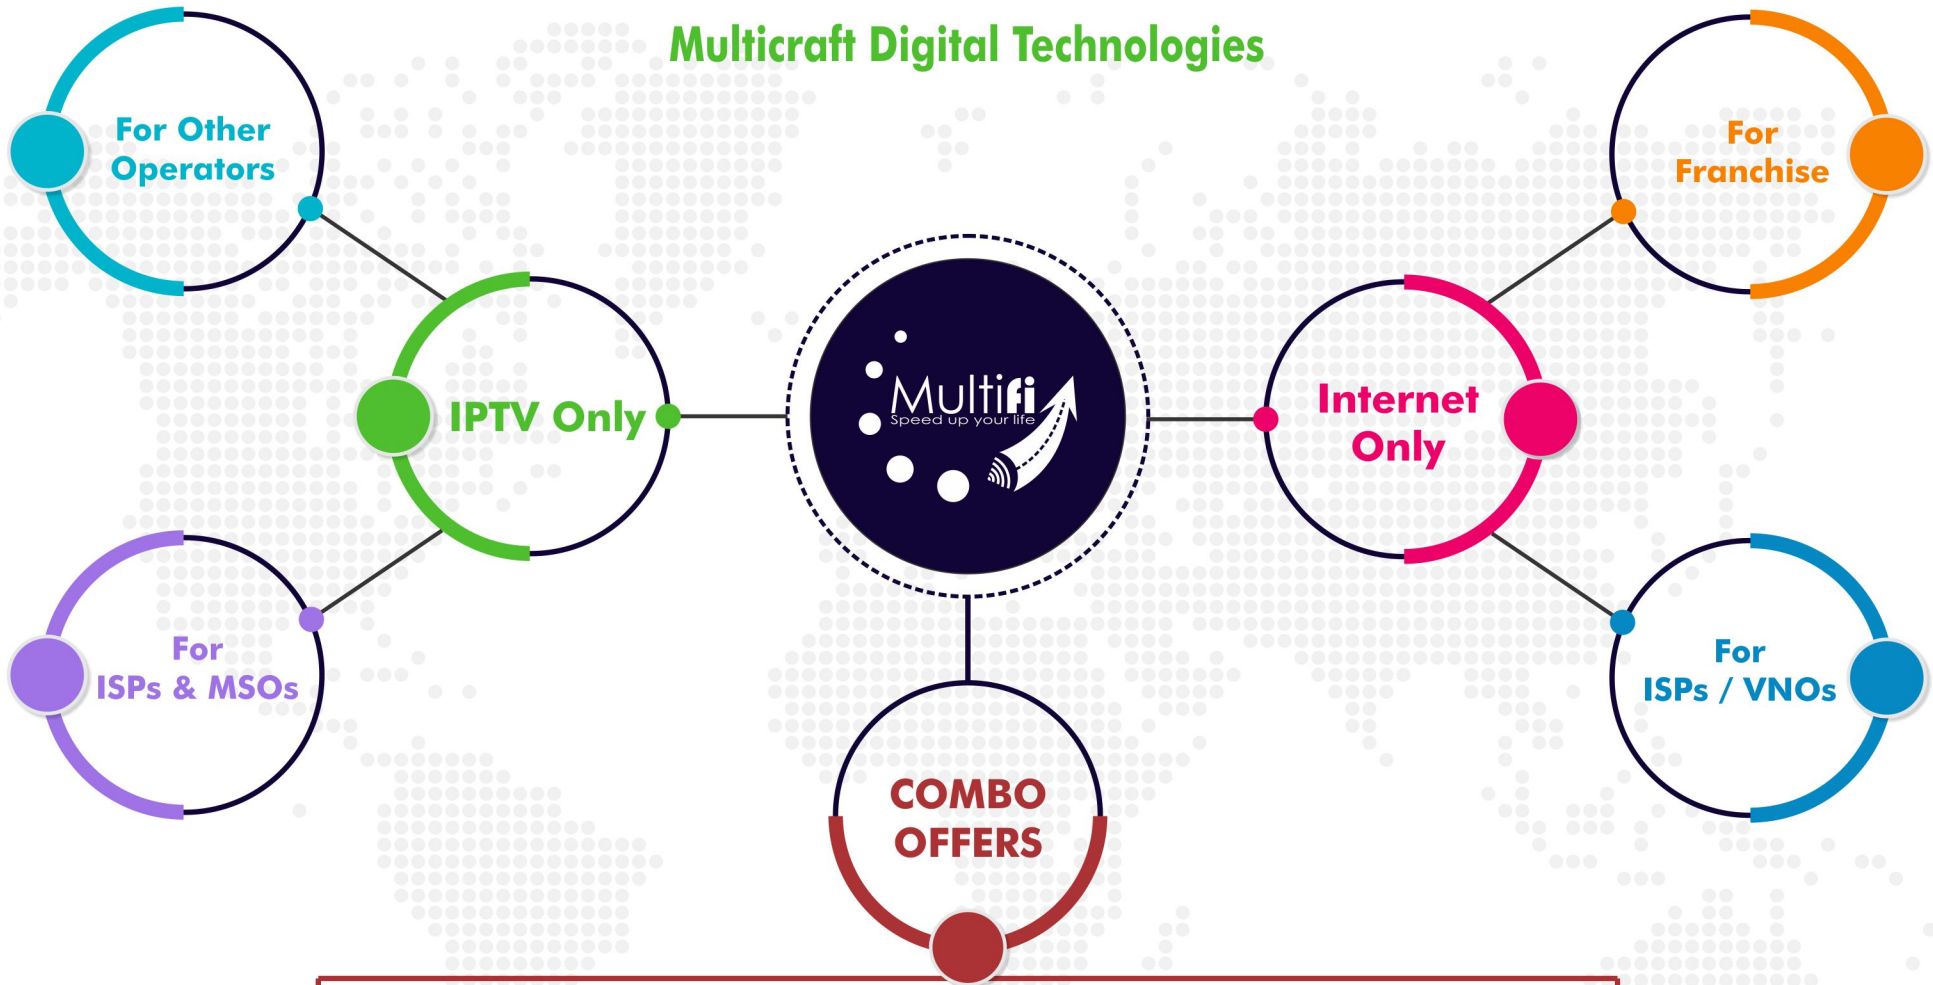

We provide services to both Residential and Enterprise customers in India under our brand "**MultiFi**". Broadband services are offered over FTTx at an incredible speed range from **10 Mbps to 300 Mbps** enabling user flexibility of choice to select.

Innovative and disruptive fibre internet service

CONVERGED SERVICES

 **TELEPHONY**
Home Phone

 **INTERNET SERVICES**
High Speed Internet +
Home Wi-Fi

 **IPTV / OTT**
Television

Multicraft Digital Technologies

MultiFi Android TV Box

We recently introduce our MultiFi Android TV box that allows you to stream shows or movies onto any TV, including those that don't have smart capabilities. A streaming device that you can plug into your TV to be able to watch streaming services, such as Amazon, which are typically only available on portable devices such as laptops, tablets and phones, or on smart TVs.

OTT PLATFORM

Multicraft Digital Technologies

IPTV + INTERNET

OLT + STB

ONU SERVER

IPTV + INTERNET

STB

IPTV + INTERNET